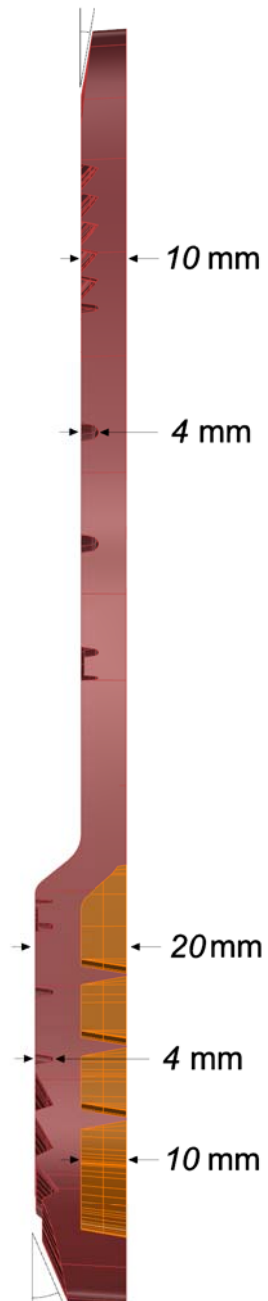

XTREM

Sole made in high quality rubber, technology **AQUA GRIP**. Specially designed for all the modalities of **enduro , hardenduro , motocross , etc.** providing an **excellent grip and long lasting**.

Rubber features :

Hardness <small>ISO 7819-1:</small>	ShA	70
Density <small>ISO 2781:15</small>	g/cm ³	1,16 - 1,22
Abrasion <small>ISO 4649:13</small>	mm ³	60 - 70
Sizes :	39-40-41 42-43-44 45-46-47	

Colors available :

— Black

Gluing procedure **AQUA GRIP** :
Sanding + Halogenated + Polyurethane glue

AQUAGRIP
ADHERENCE