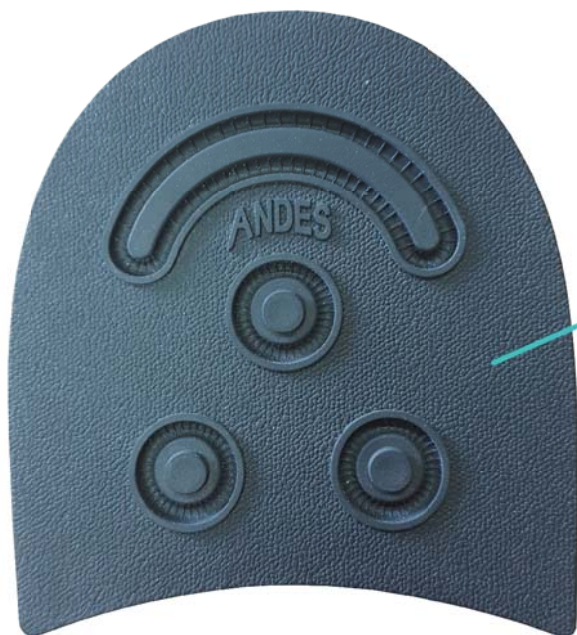

CLASSIC URBAN

Heel made in high quality rubber, technology **ONEGRIP**, anti-slip design, with separate sole **very versatile** for classic shoe repair.

Rubber features :

Hardness ISO 7819-1	ShA	70
Density ISO 2781:15	g/cm³	1,13 - 1,15
Abrasion ISO 4640:13	mm³	80 - 90
Sizes :	39-40-41 | 42-43-44 | 45-46-47	

Colors available :

	Black		Blue		Orange
	Brown		Red		Burgundy
	Ocher		Green		

Skin texture design